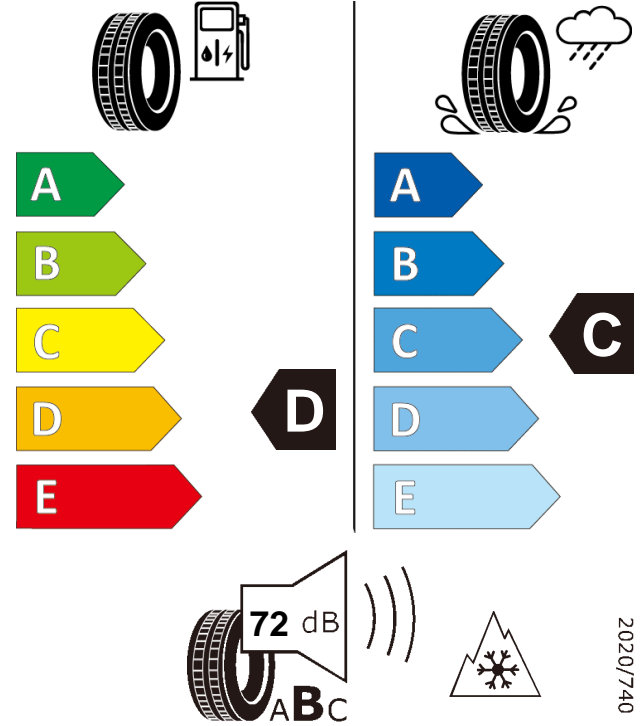

## Product information sheet

Delegated Regulation (EU) 2020/740

Supplier name or trademark	GT RADIAL		
Commercial name or trade designation	CHAMPIRO WinterPro HP		
Tyre type identifier	Tyre class	A2738	C1
Tyre size designation	245/40R18		
Speed category symbol	V		
Load-capacity index	97		
Fuel efficiency class	D		
Wet grip class	C		
External rolling noise class	External rolling noise value	B	72 dB
Tyre for use in severe snow conditions	YES		
Ice tyre	NO		
Load version	XL		
Date of start of production	21/16		
Date of end of production	-		
Supplier's address	Public Contact, Giti Tire Deutschland GmbH Hollerithallee 18a 30419 Hannover Germany		
Additional information	info in english		
EPREL number	898060		
EPREL URL	<a href="https://eprel.ec.europa.eu/qr/898060">https://eprel.ec.europa.eu/qr/898060</a>		

## CHAMPIRO WinterPro HP 245/40R18 97V

# ENERG

GT RADIAL  
245/40R18 97 V XL

A2738

C1

2020/740