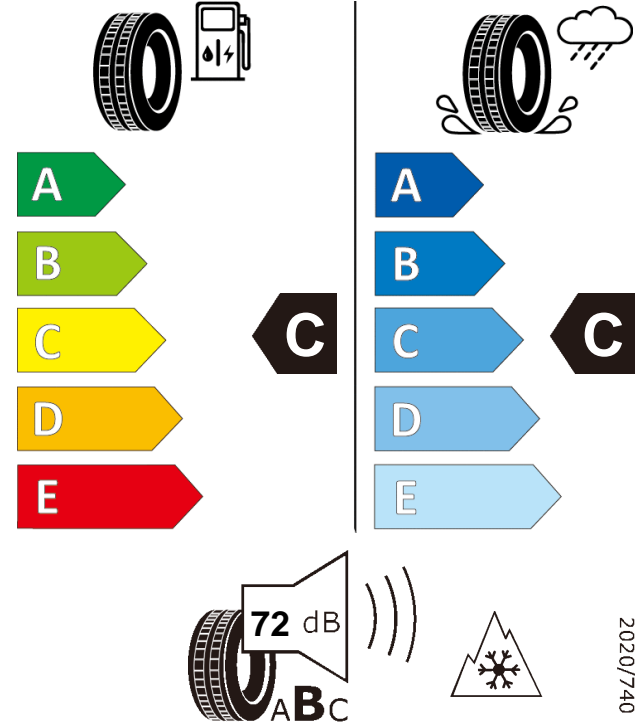

## Product information sheet

Delegated Regulation (EU) 2020/740

|  |   |       |       |
|--|---|-------|-------|
| Supplier name or trademark             | GT RADIAL   |       |       |
| Commercial name or trade designation   | CHAMPIRO WinterPro HP   |       |       |
| Tyre type identifier                   | Tyre class  | A2730 | C1    |
| Tyre size designation                  | 235/45R17   |       |       |
| Speed category symbol                  | V   |       |       |
| Load-capacity index                    | 97  |       |       |
| Fuel efficiency class                  | C   |       |       |
| Wet grip class                         | C   |       |       |
| External rolling noise class           | External rolling noise value  | B     | 72 dB |
| Tyre for use in severe snow conditions | YES   |       |       |
| Ice tyre                               | NO  |       |       |
| Load version                           | XL  |       |       |
| Date of start of production            | 21/16   |       |       |
| Date of end of production              | -   |       |       |
| Supplier's address                     | Public Contact, Giti Tire Deutschland GmbH Hollerithallee 18a 30419 Hannover Germany    |       |       |
| Additional information                 | info in english   |       |       |
| EPREL number                           | 898053  |       |       |
| EPREL URL                              | <a href="https://eprel.ec.europa.eu/qr/898053">https://eprel.ec.europa.eu/qr/898053</a> |       |       |

## CHAMPIRO WinterPro HP 235/45R17 97V

# ENERG

GT RADIAL  
235/45R17 97 V XL

A2730  
C1

2020/740