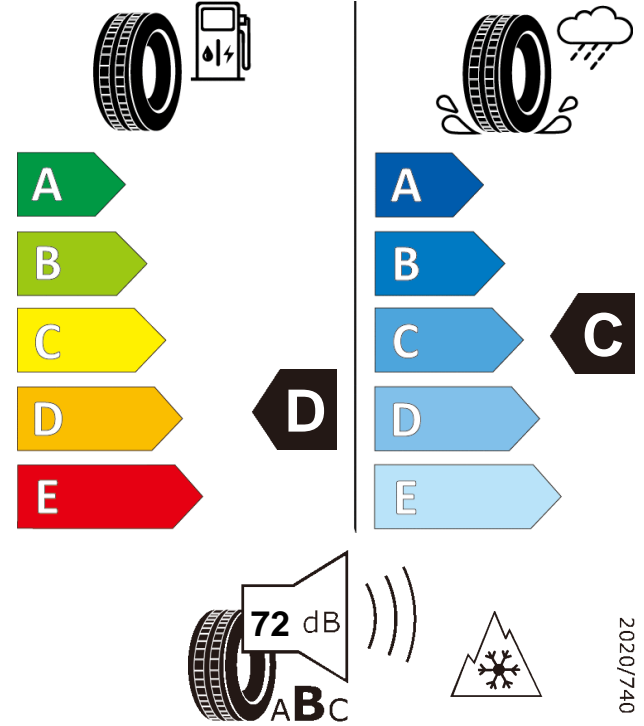

Product information sheet

Delegated Regulation (EU) 2020/740

Supplier name or trademark	GT RADIAL		
Commercial name or trade designation	CHAMPIRO WinterPro HP		
Tyre type identifier	Tyre class	A2719	C1
Tyre size designation	205/50R17		
Speed category symbol	V		
Load-capacity index	93		
Fuel efficiency class	D		
Wet grip class	C		
External rolling noise class	External rolling noise value	B	72 dB
Tyre for use in severe snow conditions	YES		
Ice tyre	NO		
Load version	XL		
Date of start of production	18/16		
Date of end of production	-		
Supplier's address	Public Contact, Giti Tire Deutschland GmbH Hollerithallee 18a 30419 Hannover Germany		
Additional information	info in english		
EPREL number	898049		
EPREL URL	https://eprel.ec.europa.eu/qr/898049		

CHAMPIRO WinterPro HP 205/50R17 93V

ENERG

GT RADIAL
205/50R17 93 V XL

A2719
C1

2020/740