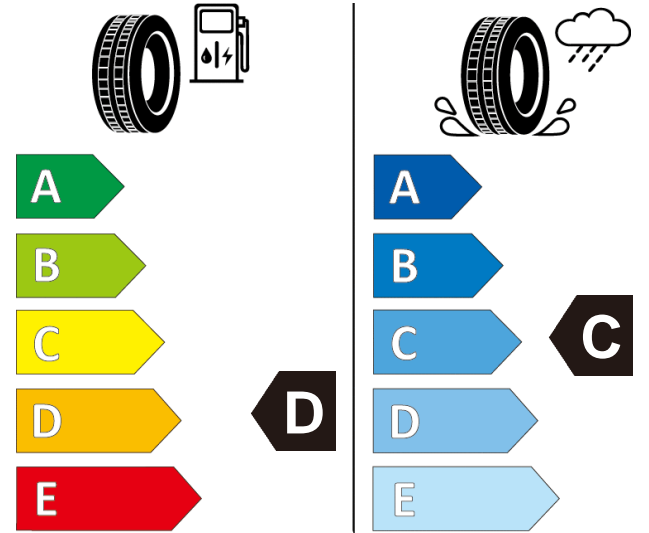

Product information sheet

Delegated Regulation (EU) 2020/740

Supplier name or trademark		Giti Tire	
Commercial name or trade designation		GitiControl 288	
Tyre type identifier	Tyre class	A2653	C1
Tyre size designation		245/45ZRF18	
Speed category symbol		Y	
Load-capacity index		100	
Fuel efficiency class		D	
Wet grip class		C	
External rolling noise class	External rolling noise value	B	72 dB
Tyre for use in severe snow conditions		NO	
Ice tyre		NO	
Load version		XL	
Date of start of production		35/16	
Date of end of production		-	
Supplier's address		Public Contact, Giti Tire Deutschland GmbH Hollerithallee 18a 30419 Hannover Germany	
Additional information		info in english	

GitiControl 288

245/45ZRF18

100Y

ENERG

Giti Tire

A2653

245/45ZRF18 100 Y XL

C1