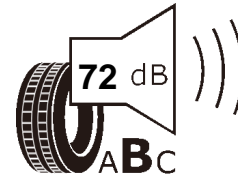

Product information sheet

Delegated Regulation (EU) 2020/740

Supplier name or trademark		Giti Tire	
Commercial name or trade designation		GitiControl 288	
Tyre type identifier	Tyre class	A2653	C1
Tyre size designation		245/45ZRF18	
Speed category symbol		Y	
Load-capacity index		100	
Fuel efficiency class		D	
Wet grip class		C	
External rolling noise class	External rolling noise value	B	72 dB
Tyre for use in severe snow conditions		NO	
Ice tyre		NO	
Load version		XL	
Date of start of production		35/16	
Date of end of production		-	
Supplier's address		Public Contact, Giti Tire Deutschland GmbH Hollerithallee 18a 30419 Hannover Germany	
Additional information		info in english	

GitiControl 288

245/45ZRF18

100Y

ENERG

Giti Tire

A2653

245/45ZRF18 100 Y XL

C1