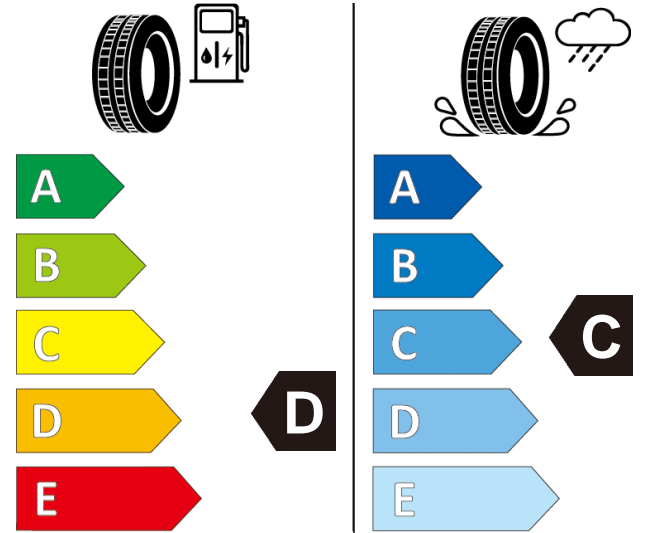

Product information sheet

Delegated Regulation (EU) 2020/740

Supplier name or trademark		Giti Tire	
Commercial name or trade designation		GitiControl 288	
Tyre type identifier	Tyre class	A2446	C1
Tyre size designation		275/40ZRF19	
Speed category symbol		Y	
Load-capacity index		101	
Fuel efficiency class		D	
Wet grip class		C	
External rolling noise class	External rolling noise value	B	72 dB
Tyre for use in severe snow conditions		NO	
Ice tyre		NO	
Load version		SL	
Date of start of production		21/18	
Date of end of production		-	
Supplier's address	Public Contact, Giti Tire Deutschland GmbH Hollerithallee 18a 30419 Hannover Germany		
Additional information	info in english		

GitiControl 288

275/40ZRF19

101Y

ENERG

Giti Tire

A2446

275/40ZRF19 101 Y

C1

2020/740