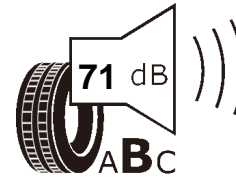

GitiControl 288

245/45ZRF19

98Y

ENERG

Giti Tire

A2445

245/45ZRF19 98 Y

C1