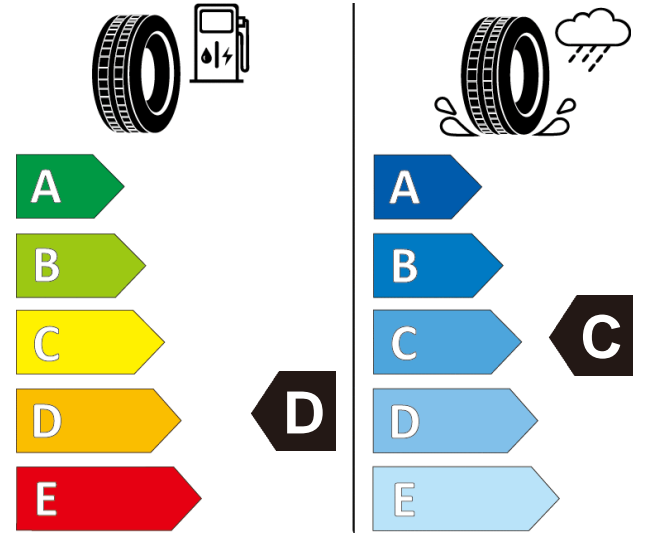

Product information sheet

Delegated Regulation (EU) 2020/740

Supplier name or trademark		Giti Tire	
Commercial name or trade designation		GitiControl 288	
Tyre type identifier	Tyre class	A2445	C1
Tyre size designation		245/45ZRF19	
Speed category symbol		Y	
Load-capacity index		98	
Fuel efficiency class		D	
Wet grip class		C	
External rolling noise class	External rolling noise value	B	71 dB
Tyre for use in severe snow conditions		NO	
Ice tyre		NO	
Load version		SL	
Date of start of production		23/18	
Date of end of production		-	
Supplier's address		Public Contact, Giti Tire Deutschland GmbH Hollerithallee 18a 30419 Hannover Germany	
Additional information		info in english	

GitiControl 288

245/45ZRF19

98Y

ENERG

Giti Tire

A2445

245/45ZRF19 98 Y

C1

2020/740