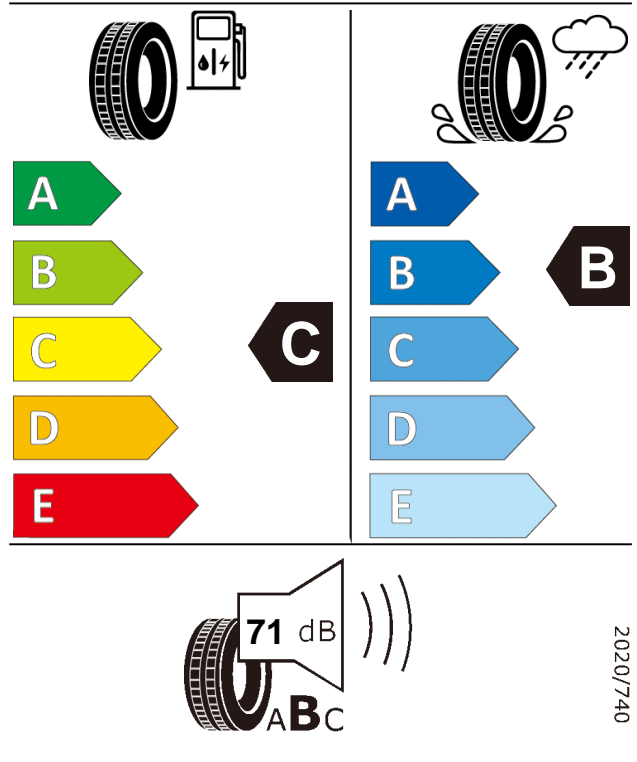

Product information sheet

Delegated Regulation (EU) 2020/740

Supplier name or trademark		GT RADIAL	
Commercial name or trade designation		CHAMPIRO FE1	
Tyre type identifier	Tyre class	A2438	C1
Tyre size designation		195/50R16	
Speed category symbol		V	
Load-capacity index		88	
Fuel efficiency class		C	
Wet grip class		B	
External rolling noise class	External rolling noise value	B	71 dB
Tyre for use in severe snow conditions		NO	
Ice tyre		NO	
Load version		XL	
Date of start of production		01/15	
Date of end of production		-	
Supplier's address	Public Contact, Giti Tire Deutschland GmbH Hollerithallee 18a 30419 Hannover Germany		
Additional information	info in english		
EPREL number	898028		
EPREL URL	https://eprel.ec.europa.eu/qr/898028		

CHAMPIRO FE1

195/50R16

88V

ENERG

GT RADIAL

A2438

195/50R16 88 V XL

C1