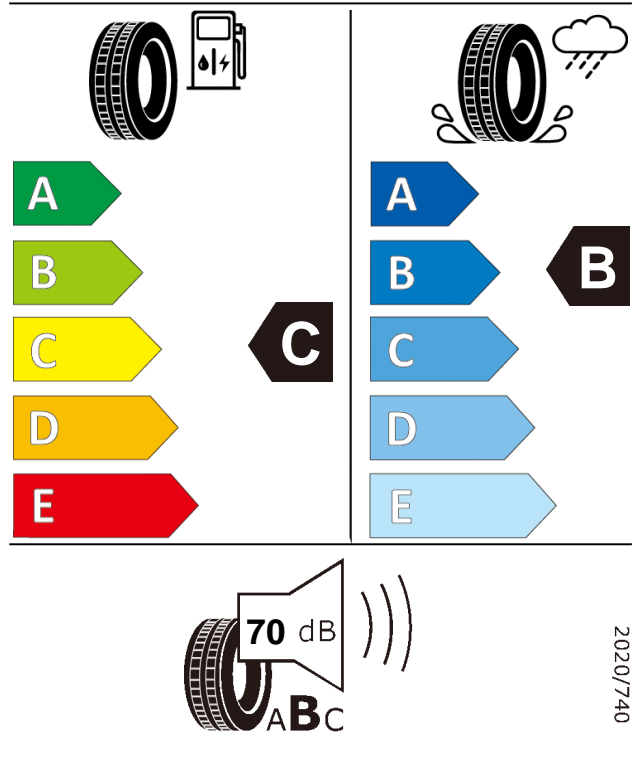

Product information sheet

Delegated Regulation (EU) 2020/740

Supplier name or trademark		GT RADIAL	
Commercial name or trade designation		CHAMPIRO FE1	
Tyre type identifier	Tyre class	A1969	C1
Tyre size designation		205/65R15	
Speed category symbol		V	
Load-capacity index		94	
Fuel efficiency class		C	
Wet grip class		B	
External rolling noise class	External rolling noise value	B	70 dB
Tyre for use in severe snow conditions		NO	
Ice tyre		NO	
Load version		SL	
Date of start of production		46/14	
Date of end of production		-	
Supplier's address	Public Contact, Giti Tire Deutschland GmbH Hollerithallee 18a 30419 Hannover Germany		
Additional information	info in english		
EPREL number	898019		
EPREL URL	https://eprel.ec.europa.eu/qr/898019		

CHAMPIRO FE1

205/65R15

94V

ENERG

GT RADIAL

A1969

205/65R15 94 V

C1

2020/740