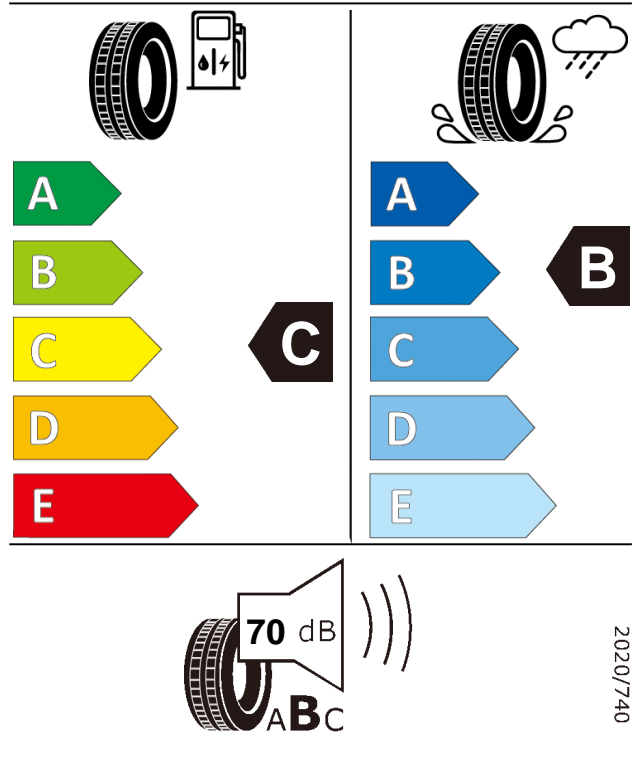

## Product information sheet

Delegated Regulation (EU) 2020/740

Supplier name or trademark		GT RADIAL	
Commercial name or trade designation		CHAMPIRO FE1	
Tyre type identifier	Tyre class	A1967	C1
Tyre size designation		205/60R15	
Speed category symbol		V	
Load-capacity index		91	
Fuel efficiency class		C	
Wet grip class		B	
External rolling noise class	External rolling noise value	B	70 dB
Tyre for use in severe snow conditions		NO	
Ice tyre		NO	
Load version		SL	
Date of start of production		45/14	
Date of end of production		-	
Supplier's address	Public Contact, Giti Tire Deutschland GmbH Hollerithallee 18a 30419 Hannover Germany		
Additional information	info in english		
EPREL number	898017		
EPREL URL	<a href="https://eprel.ec.europa.eu/qr/898017">https://eprel.ec.europa.eu/qr/898017</a>		

# ENERG

GT RADIAL

A1967

205/60R15 91 V

C1

2020/740